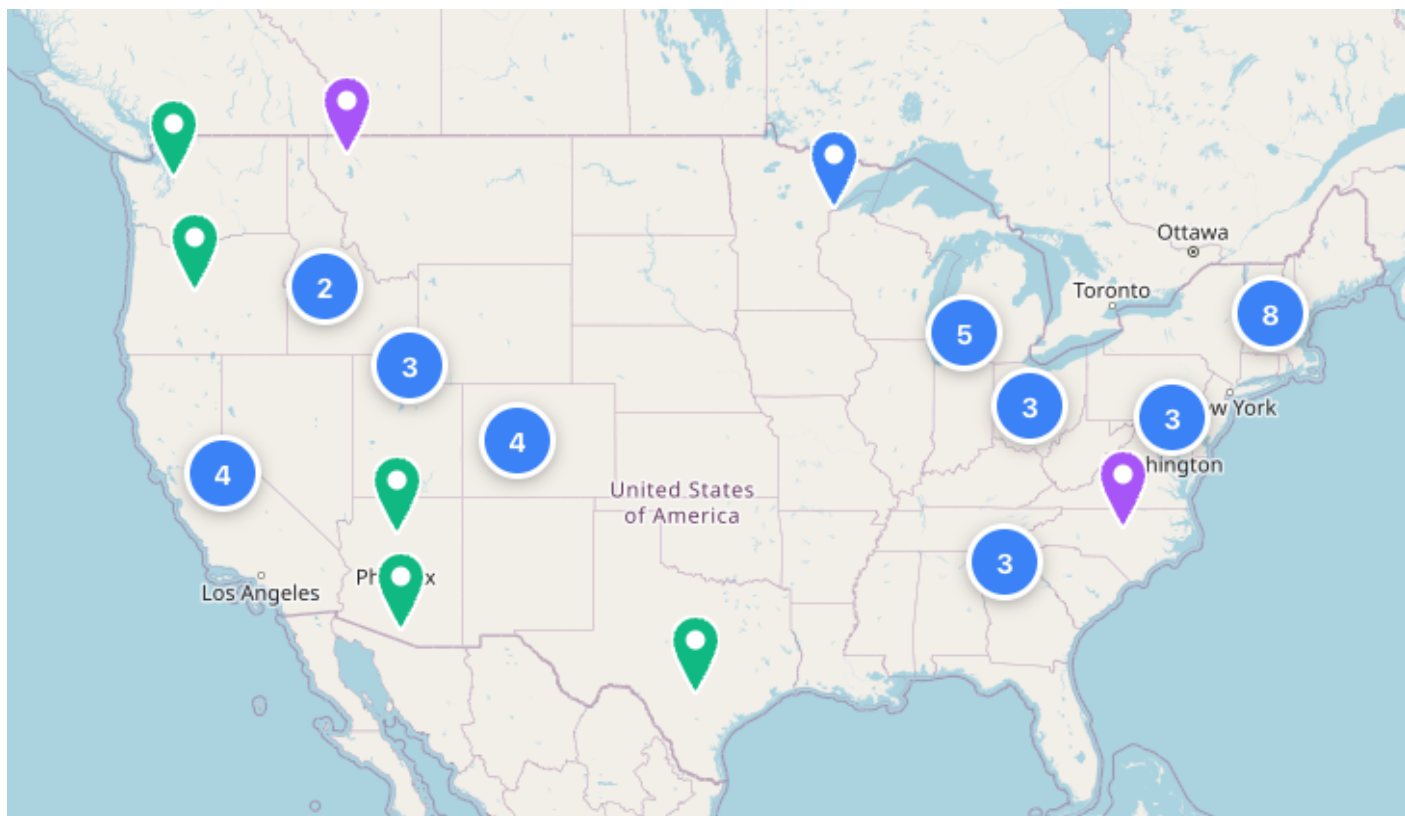

Below you will find a map of handcycling facilities as well as links to our various guides. If you apply for our [Get1Help2 program](#), we will give you access to our map of #AbleBodiedAmbassadors, who can help you get into the sport of electric assist handcycling.

## Handcycling Organization Map

Click on the map below to find a location that rents or has lessons with the handcycle you are interested in

Built using [OpenMapEmbed](#)

## Handcycle guides

- [Handcycle guide](#) - Our open source guide to all the handcycles out there

- [US Grant guide](#) - Our guide to the different grants and grant databases available
- [aMTB camp guide](#) - List of multi-day aMTB camps, the best way to try multiple handcycles and meet cool wheelers.