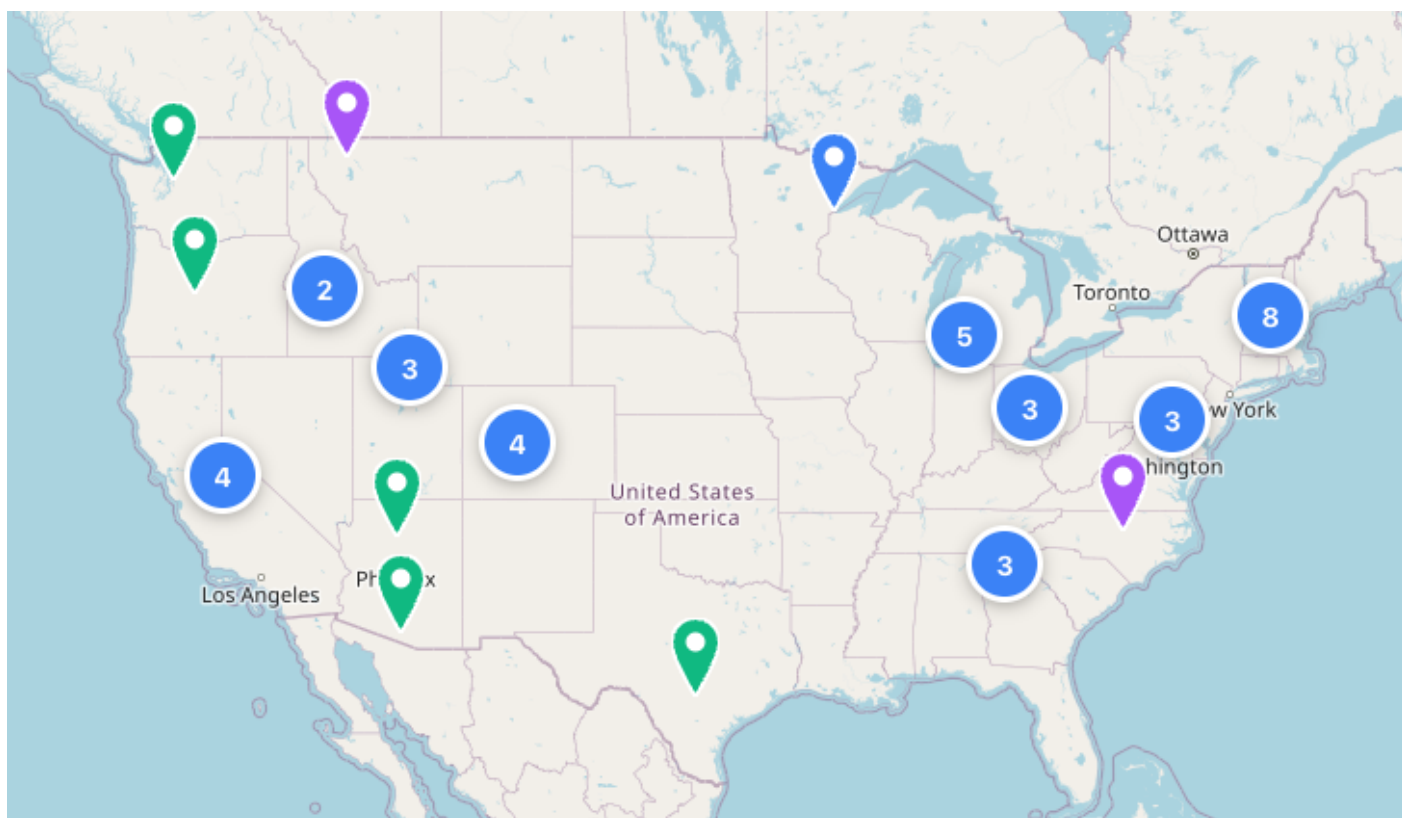

Welcome to the Able Bodied Wiki

This is meant to be an open source resource to help connect people with disabilities around the world (per our mission at www.ablebodied.org).

Below you will find a map of handcycling facilities as well as links to our various guides. If you apply for our [Get1Help2 program](#), we will give you access to our map of #AbleBodiedAmbassadors, who can help you get into the sport of electric assist handcycling.

Handcycling Organization Map

Click on the map below to find a location that rents or has lessons with the handcycle you are interested in

Built using [OpenMapEmbed](#)

Handcycle guide

Check out our [handcycle guide](#) to see what types of handcycles are out there.