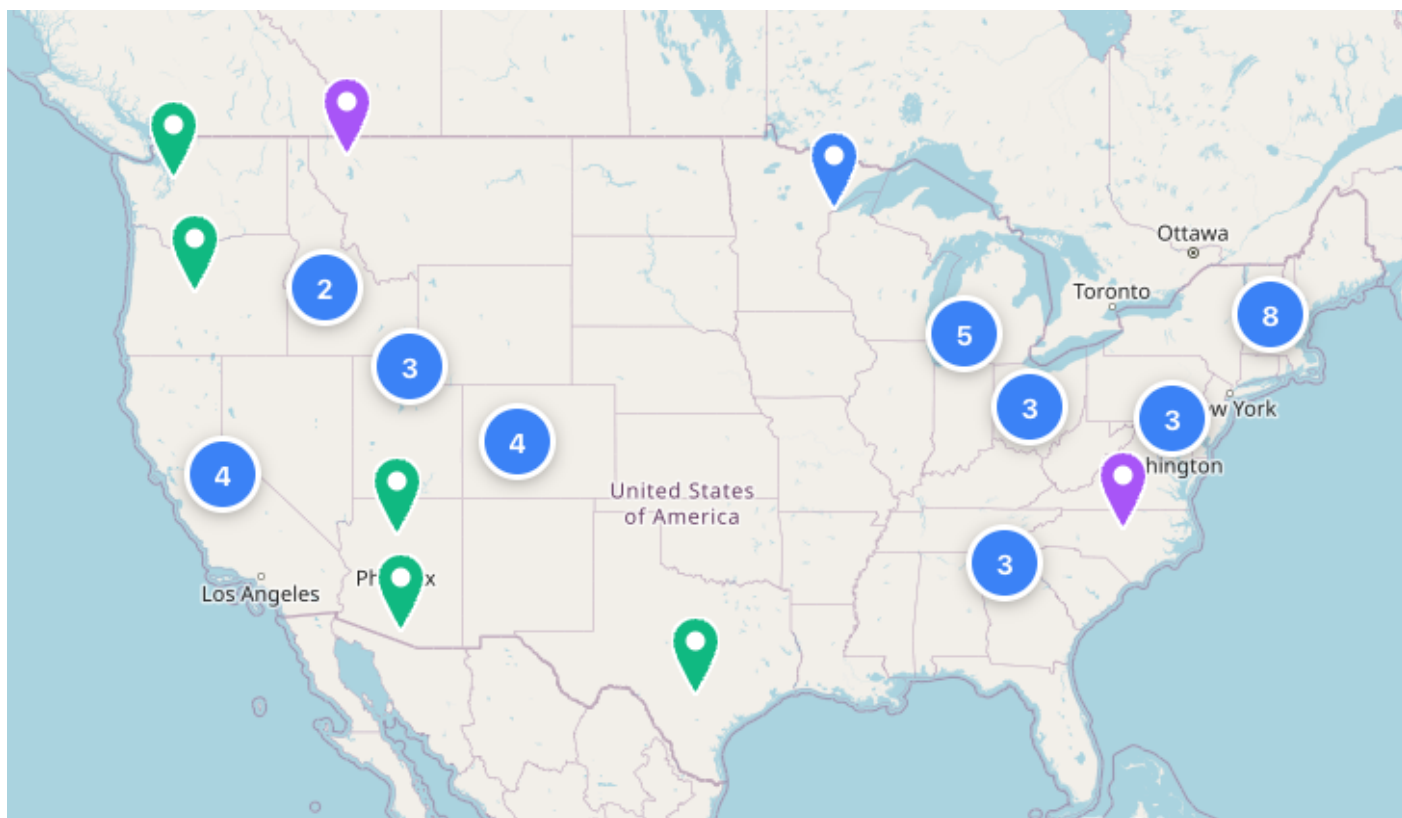

Wiki Guides

- [Welcome to the Able Bodied Wiki](#)

Welcome to the Able Bodied Wiki

This is meant to be an open source resource to help connect people with disabilities around the world (per our mission at www.ablebodied.org).

Below you will find a map of handcycling facilities as well as links to our various guides. If you apply for our [Get1Help2 program](#), we will give you access to our map of #AbleBodiedAmbassadors, who can help you get into the sport of electric assist handcycling.

Handcycling Organization Map

Click on the map below to find a location that rents or has lessons with the handcycle you are interested in

Built using [OpenMapEmbed](#)

Handcycle guide

Check out our [handcycle guide](#) to see what types of handcycles are out there.