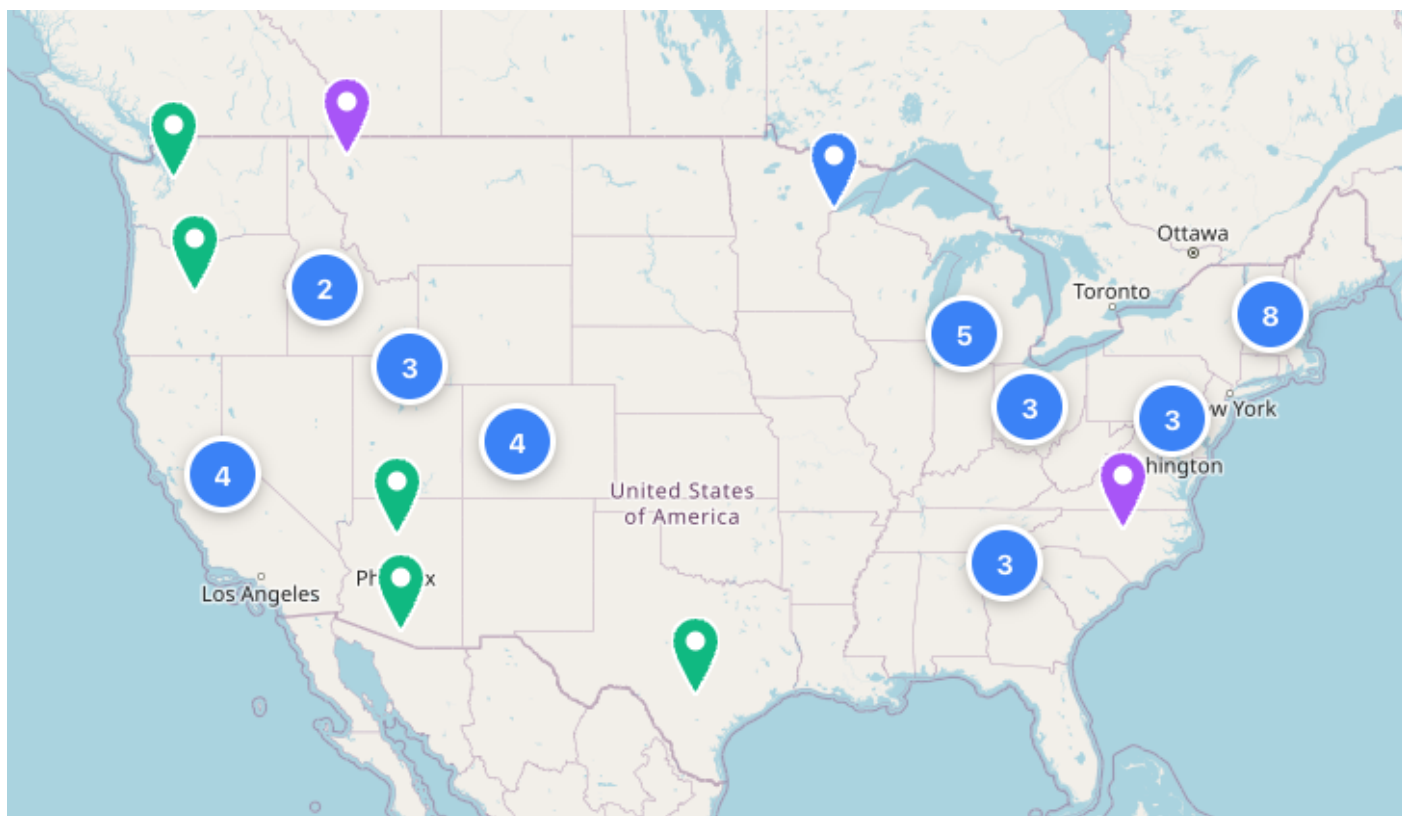

Wiki Guides

- [Welcome to the Able Bodied Wiki](#)

Welcome to the Able Bodied Wiki

This is meant to be an open source resource to help connect people with disabilities around the world (per our mission at www.ablebodied.org).

Below you will find a map of handcycling facilities as well as links to our various guides. If you apply for our [Get1Help2 program](#), we will give you access to our map of #AbleBodiedAmbassadors, who can help you get into the sport of electric assist handcycling.

Handcycling Organization Map

Click on the map below to find a location that rents or has lessons with the handcycle you are interested in

Built using [OpenMapEmbed](#)

Handcycle guides

- [Handcycle guide](#) - Our open source guide to all the handcycles out there

- [US Grant guide](#) - Our guide to the different grants and grant databases available
- [aMTB camp guide](#) - List of multi-day aMTB camps, the best way to try multiple handcycles and meet cool wheelers.